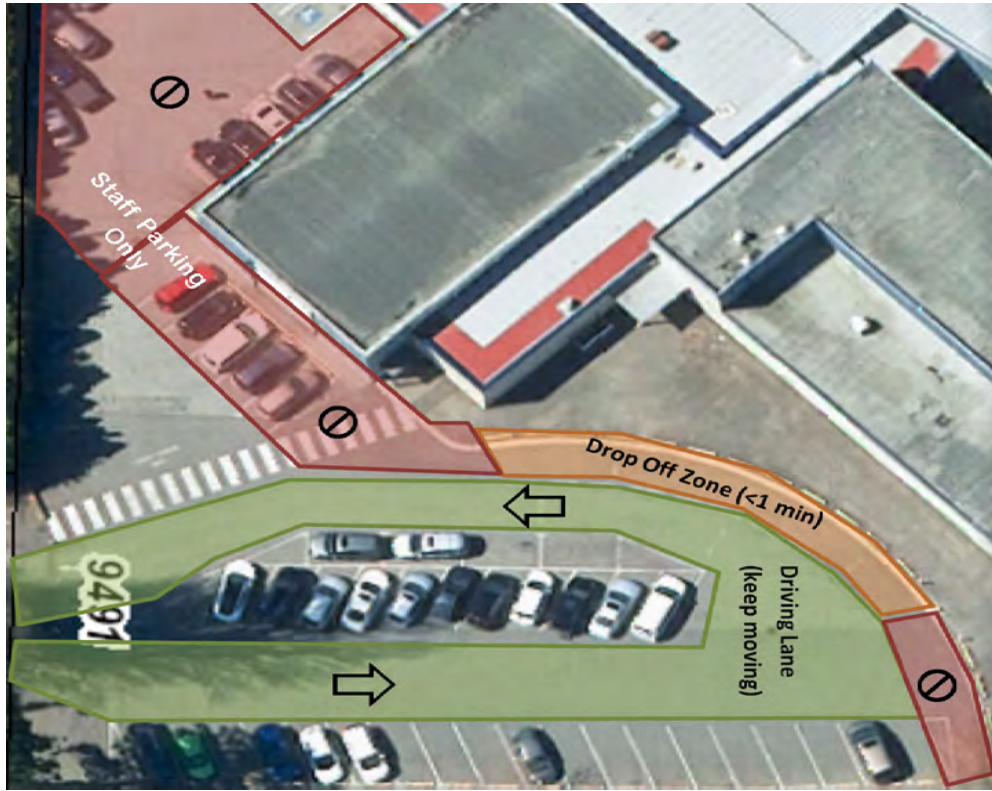

LET'S KEEP OUR PARKING LOT SAFE FOR LEE STUDENTS & FAMILIES!

Our school parking lot gets extremely busy before and after school. For everyone's safety, PLEASE FOLLOW these Parking Lot Safety reminders for safer traffic flow during these busy times.

PARKING LOT SAFETY REMINDERS

- **ONLY PARK IN PARKING STALLS.** Keep moving in the driving lane to avoid traffic jams.
- **NO PARKING IN THE DROP OFF LANE or STAFF PARKING AREA.** Only stop in the Drop Off Lane long enough for your child to get out/get into car - less than 1 minute.
- If you need to park and leave your car, **PARK ON NEARBY STREETS.** There is parking all around the school. Please see neighbourhood map.
- **PLEASE SLOW DOWN** and watch out for our students and families.
- **KEEP THE CROSSWALKS CLEAR** to ensure our students and families can cross safely.

PLEASE FOLLOW THESE SAFETY REMINDERS TO KEEP OUR STUDENTS & FAMILY SAFE!

THANK YOU!

Questions? Contact the Lee Parent Advisory Council (PAC) at LeeElementaryPAC@gmail.com or Principal Mr. Chan.

WALTER LEE PARKING LOT MAP