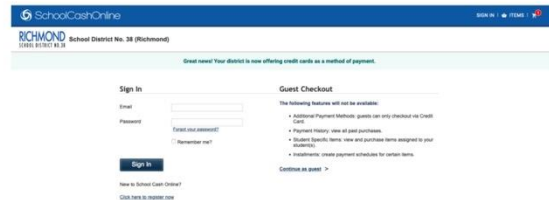

第五步: 登入你 SchoolCashOnline 帳戶去完成付款。你可選擇以信用卡 (VISA/Mastercard), eCheck 電子支票或 myWallet 付款。

Step 4 Edit the amount if needed, please make sure it's for Lee Elementary

How to donate online

P. 2

Step 5 Log into your account (the same one used for paying school fees)