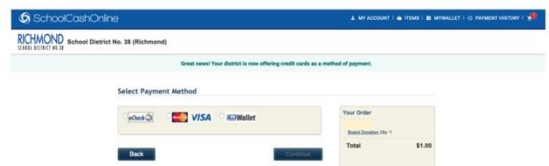

How to donate online

P. 3