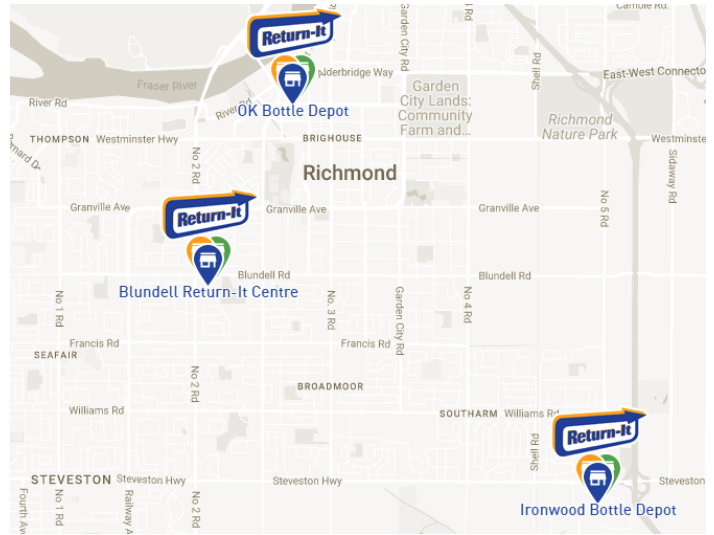

3 EASY STEPS TO RECYCLE YOUR BOTTLES FOR WALTER LEE PAC

STEP 1: Go to your nearest Express Return-It Depot [Location](#) and bring your unsorted containers in a sealed, clear plastic bag.

STEP 2: Use the phone number **604-668-6269** to log in at an Express Kiosk. WALTER LEE PARENTS ADVISORY COUNCIL -Click "YES"

STEP 3: Print your tags + tag your bags + leave in the designated express drop-off area. Tip: Print a few extra tags to save time for future bottle returns.

THANK YOU FOR YOUR SUPPORT!
