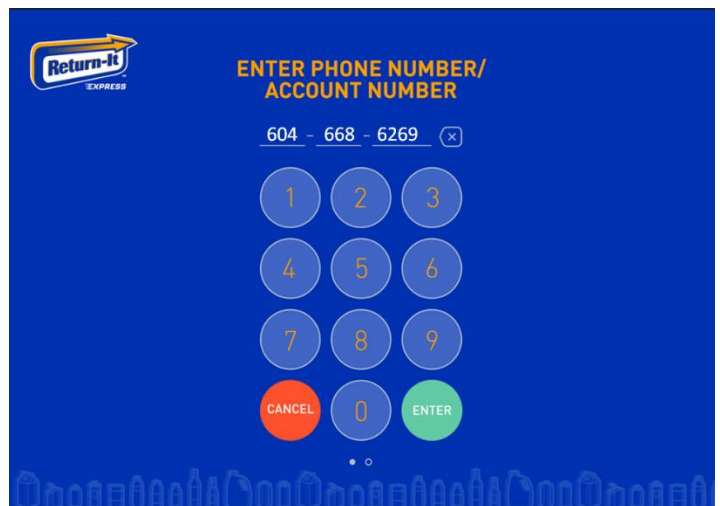

3 EASY STEPS TO RECYCLE YOUR BOTTLES FOR WALTER LEE PAC

STEP 1: Go to your nearest Express Return-It Depot [Location](#) and bring your unsorted containers in a sealed, clear plastic bag.

STEP 2: Use the phone number **604-668-6269** to log in at an Express Kiosk. WALTER LEE PARENTS ADVISORY COUNCIL -Click "YES"